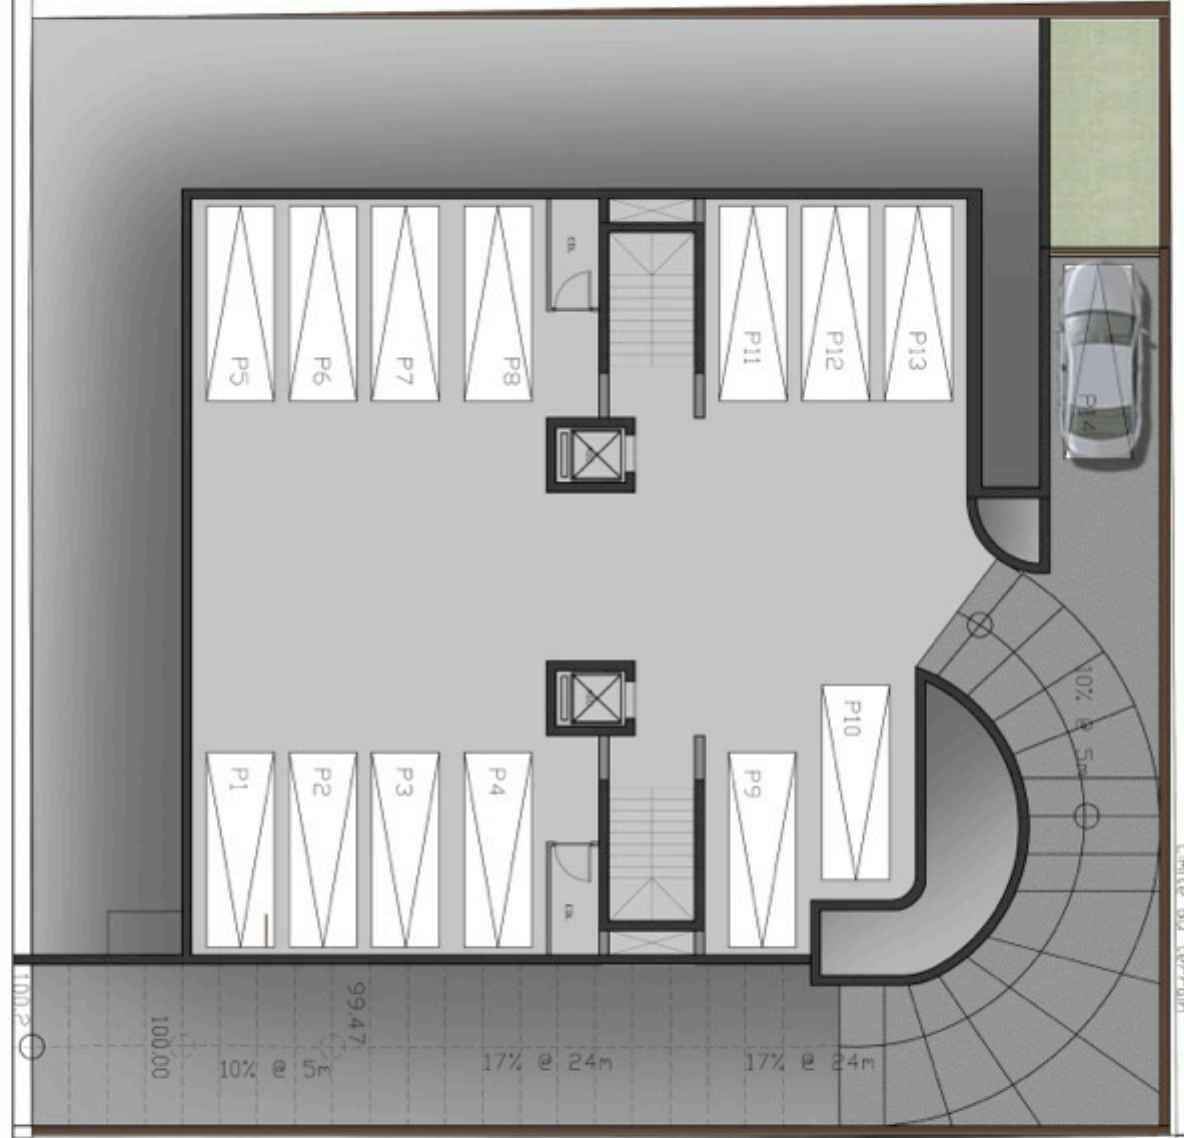

BALLOONEH

BALLOONEH
PARK

BALLOONEH
MAIN ENTRANCE

M PROPERTIES

380

BALLOONEH

Limite du terrain

Unit	Area	Terrasse
A1	106	6
A2	82	19

B1	106	43
B2	82	95

M PROPERTIES

380

BALLOUNEH

Unit	Area	Terrasse
A3	79	25
A4	82	0
B3	79	24
B4	82	0

M PROPERTIES

380

BALLOUNEH