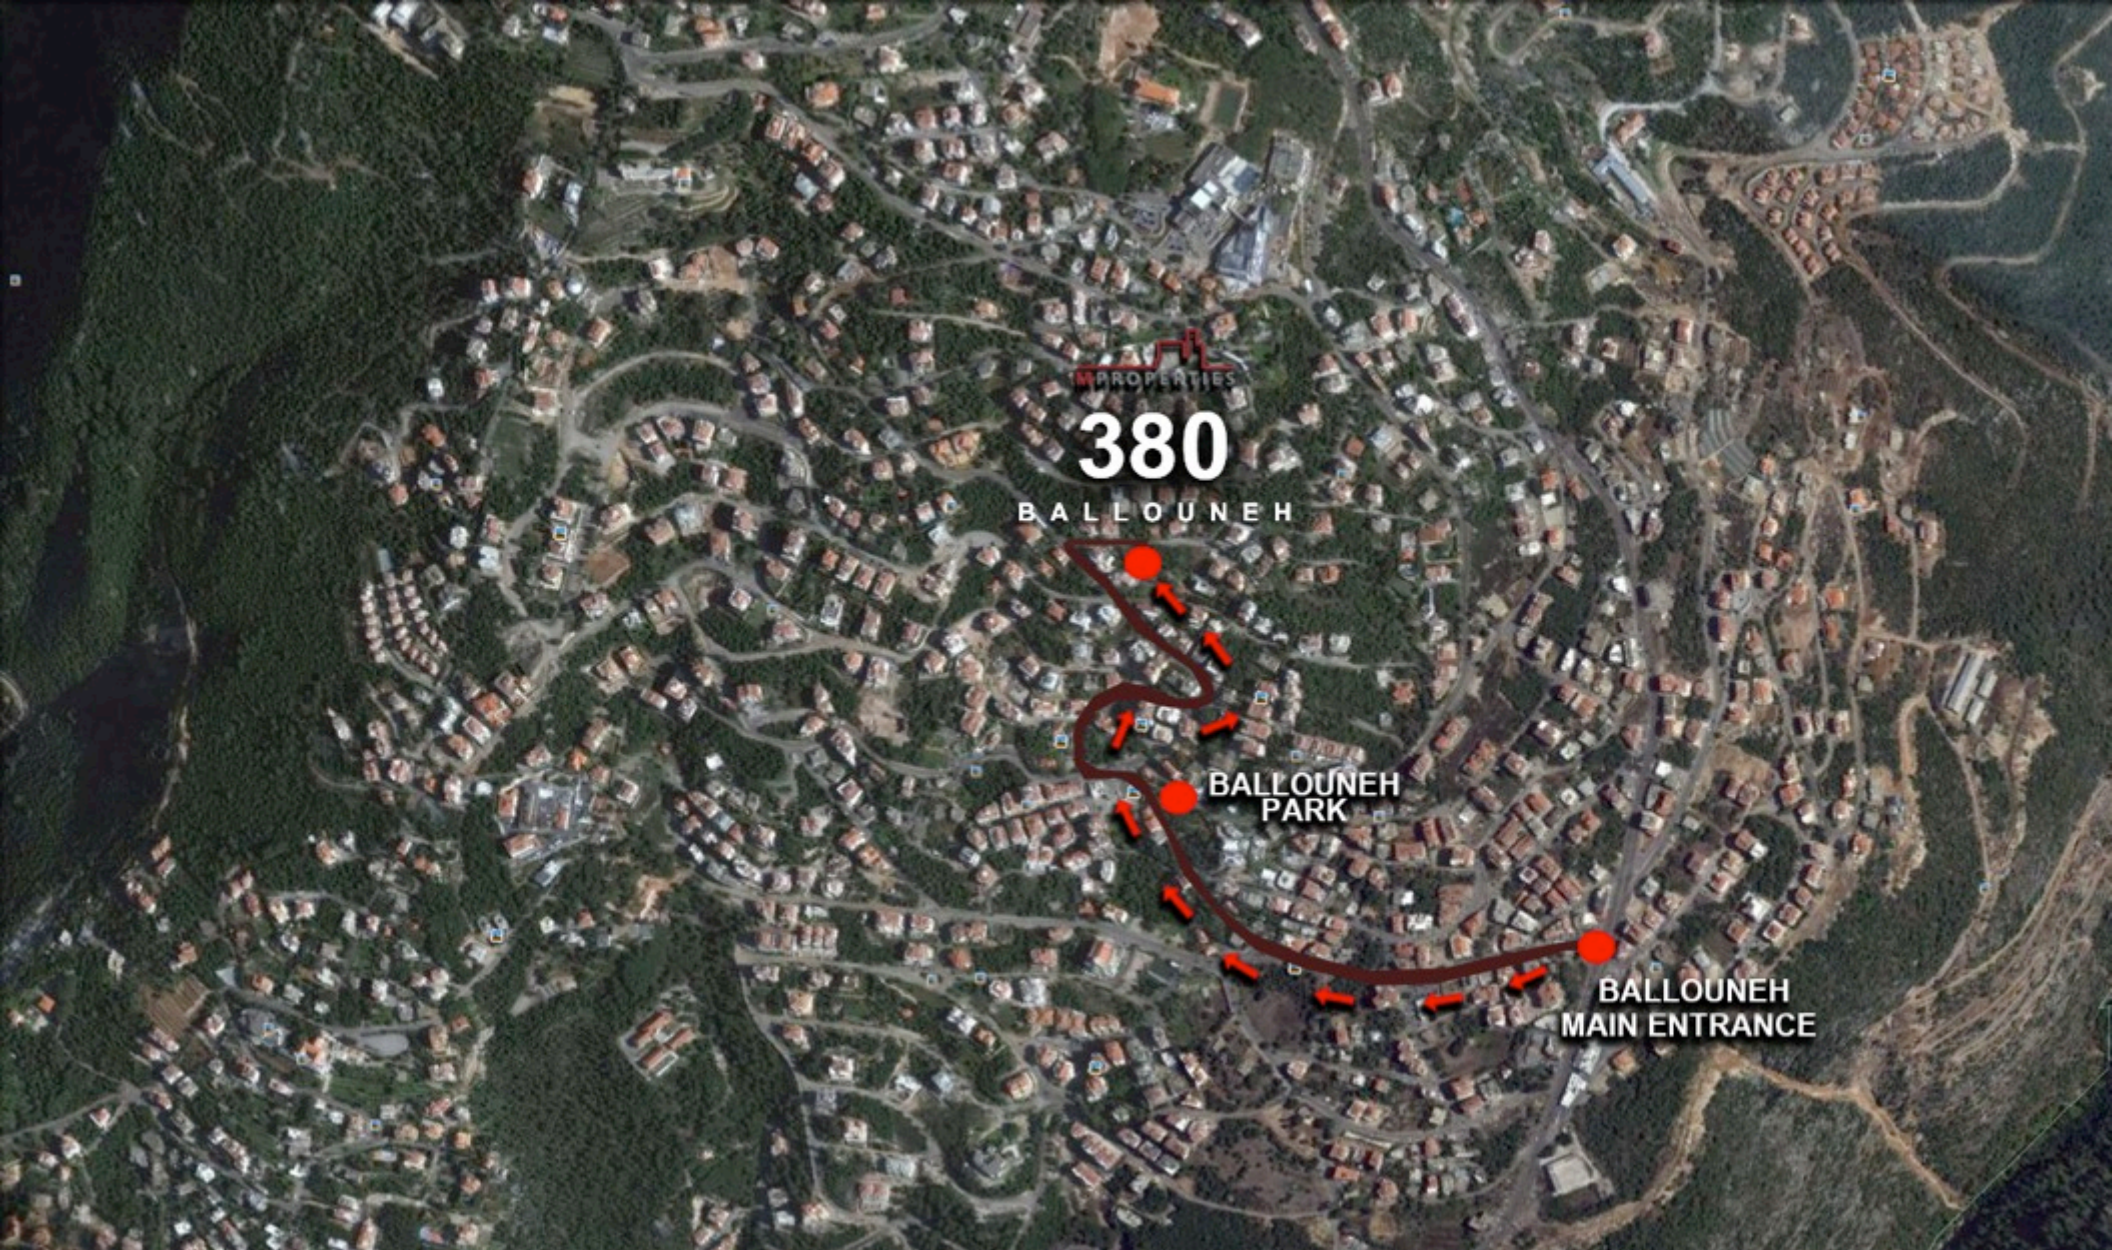

M PROPERTIES

380

BALLOONEH

BALLOONEH
PARK

BALLOONEH
MAIN ENTRANCE

M PROPERTIES

380

BALLOONEH